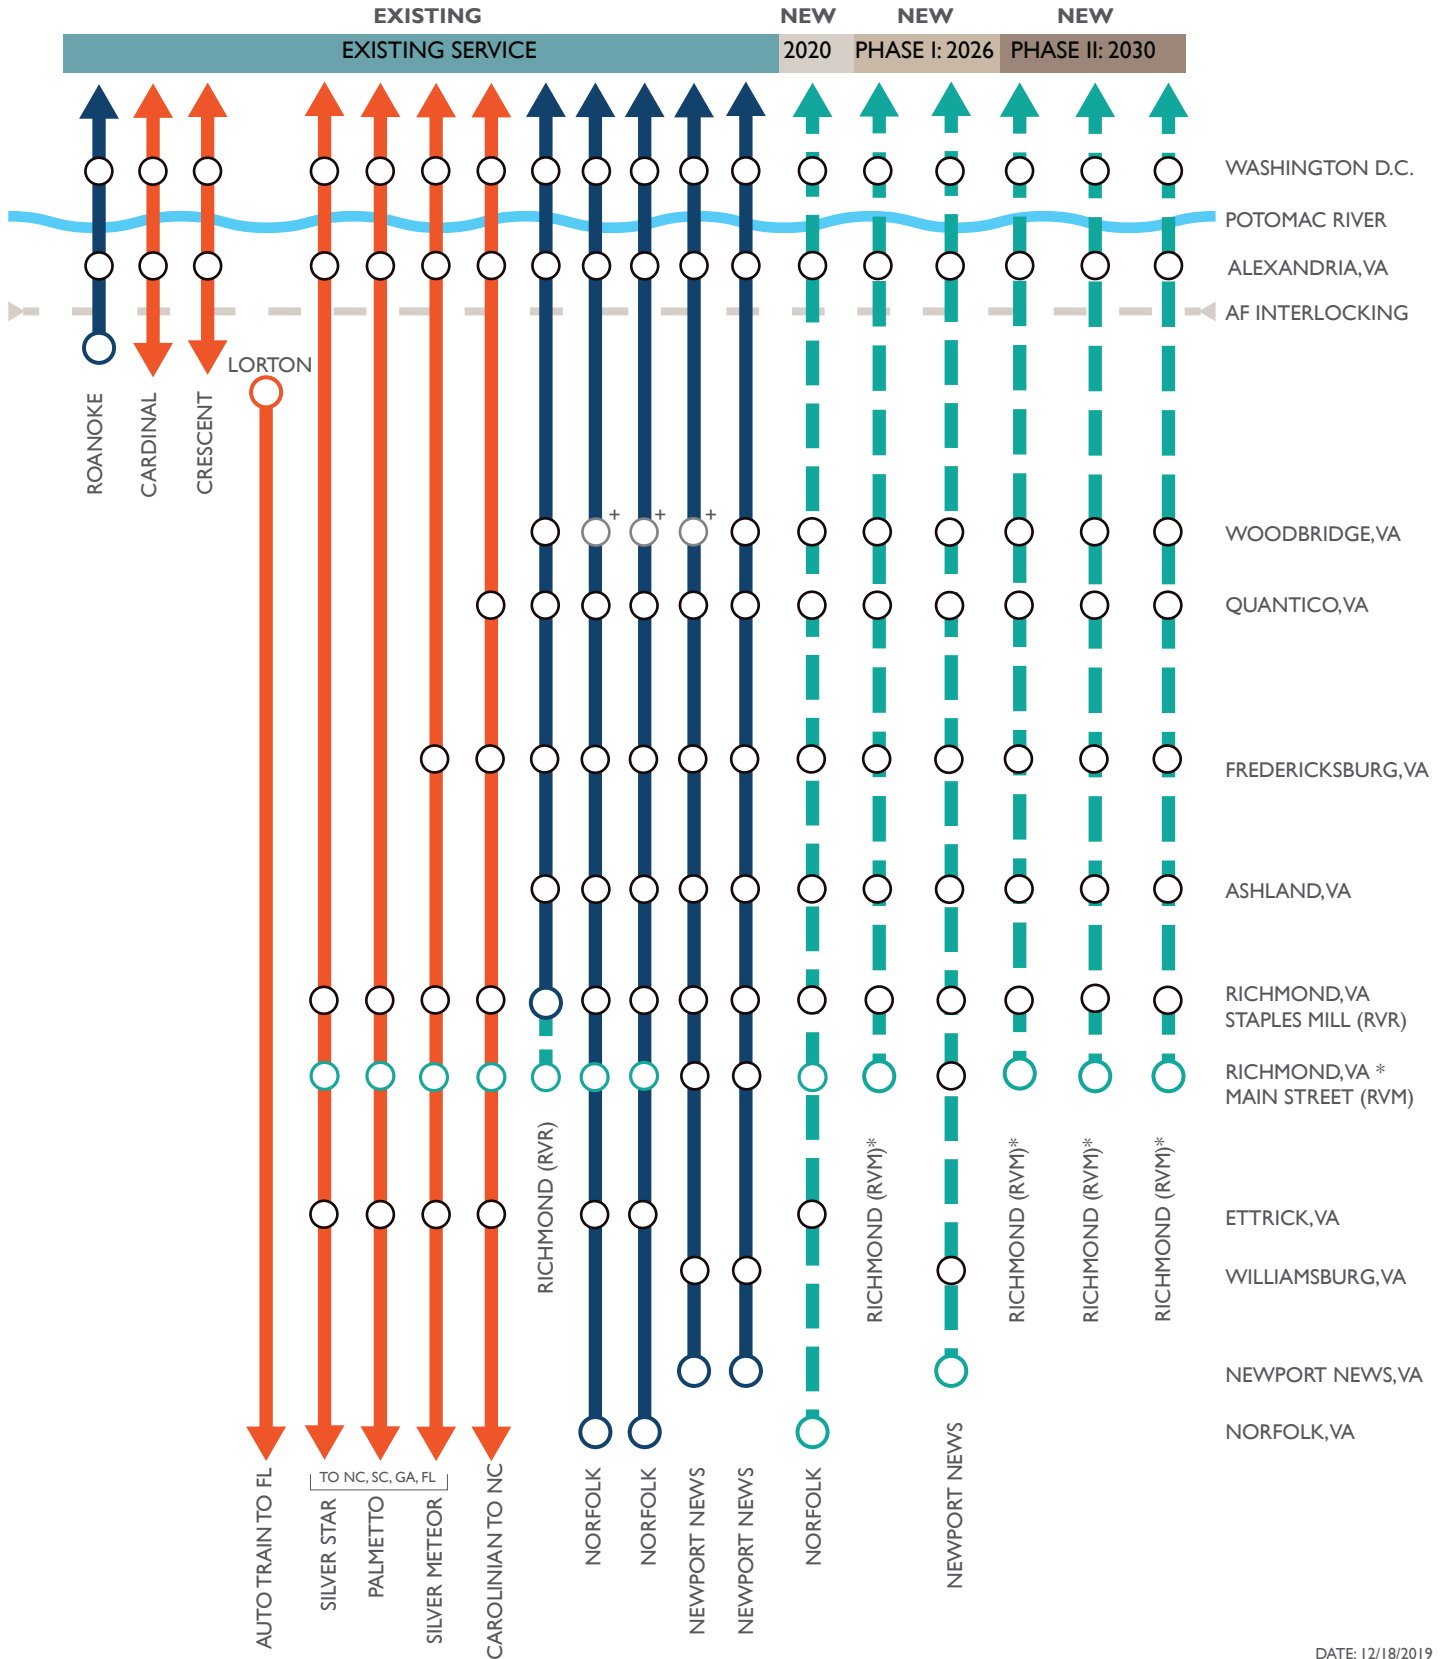

# VIRGINIA-CSX RAIL PROPOSAL AMTRAK SERVICE PLAN

DATE: 12/18/2019

## AMTRAK ROUTES IN VIRGINIA, EXISTING AND PROPOSED

- █ EXISTING VIRGINIA SUPPORTED SERVICE
- █ EXISTING LONG DISTANCE SERVICE
- █ FUTURE VIRGINIA SUPPORTED SERVICE

**NOTE:**

1. EACH LINE SEGMENT REPRESENTS A ROUND TRIP
2. SCHEDULE TIME FOR ALL AMTRAK SERVICE MAY BE RESET TO ACHIEVE NEARLY HOURLY SERVICE
3. \* SERVICE EXTENSION TO MAIN STREET STATION WHEN OPERATIONALLY FEASIBLE
4. + LIMITED SERVICE TO WOODBRIDGE STATION, CHECK AMTRAK TRAIN SCHEDULE FOR DETAILS